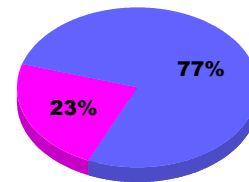

YTD Status Quo Clubs 2012-2013

Status Quo Clubs Compared to Status Quo Members

Legend: Status Quo Clubs (Cyan), Total Status Quo Members (Green)

MEMBERSHIP

**Membership Results
2012-2013**

**Membership
2011-2012**

Month	Net Memb Goal	Actual New Memb	Actual Dropped Memb	Gain/Loss of Memb	Gain/Loss of Memb
Jul/Aug/Sep		17	-21	-4	-10
Totals		17	-21	-4	-10

Membership Results 2012-2013

Goal, New, Dropped, Gain/Loss

Legend: Goal (Cyan), Actual (Green), Dropped (Yellow), Gain Loss (Magenta)

Comparison of Membership Gain/Loss

Current Year Compared to the Previous Year

Legend: Current Year (Cyan), Previous Year (Green)

Gender Comparison 2012-2013

Jul/Aug/Sep

Legend: Male (Blue), Female (Magenta)